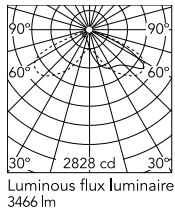

Physical

Colour	White
Orientation	Adjustable
Longitudinal tilting (°)	117
Net weight (kg)	6.03
Package height (mm)	170
Package width (mm)	305
Package length (mm)	505
Package volume (m3)	0.03
IP internal	65
Drive Over	No

Download

[Mounting instructions](#)  ZIP

Photometric Files

[LDT / IES](#)  ZIP

Technical Drawings

[2D](#)  ZIP

[3D](#)  ZIP

Schematic light drawing