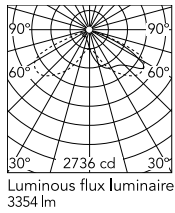

Schematic light drawing