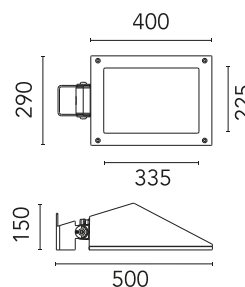

Are you a professional and your project needs consulting and support?

[BOOK AN APPOINTMENT](#)

Main specifications

EAN	8054793700762
Mounting	Ground
Light source type	LED
Light sources included	Yes
LED type	Power LED
Number of lamps	1
Power (W)	43
System power (W)	43
Source flux (lm)	5589
Lumen Output (lm)	3354

Physical

Colour	Black
Orientation	Adjustable
Longitudinal tilting (°)	117
Net weight (kg)	6.03
Package height (mm)	170
Package width (mm)	305
Package length (mm)	505
Package volume (m3)	0.03
IP internal	65
Drive Over	No

Download

Mounting instructions [ZIP](#)

Photometric Files

LDT / IES [ZIP](#)

Technical Drawings

2D [ZIP](#)

3D [ZIP](#)