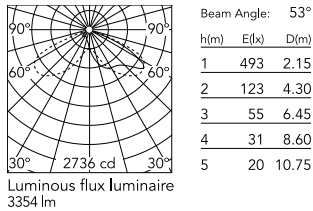

Physical

Colour	Deep Brown
Orientation	Adjustable
Longitudinal tilting (°)	117
Net weight (kg)	6.03
Package height (mm)	170
Package width (mm)	305
Package length (mm)	505
Package volume (m3)	0.03
IP internal	65
Drive Over	No

Download

[Mounting instructions](#)  ZIP

Photometric Files

[LDT / IES](#)  ZIP

Technical Drawings

[2D](#)  ZIP

[3D](#)  ZIP

Schematic light drawing