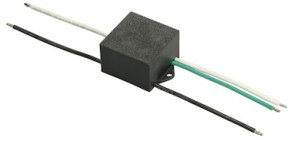

FLOS

FA972481418-310 Deep Brown

Franco 3 Street Optic Power Led Dimmable 1-10V

Designed by FLOS Outdoor, 2007

LED source included. Integrated electrical power supply 220-240V ON/OFF. Graduated fixing bracket included. Equipped with a M20x1.5 cable guide (for 7mmϕ<math><13\text{mm}</math> cables) and IP68 connector. To ensure the tightness of the cable guide it's recommended to use flexible electric cables suitable for exterior use. Optional accessories: posts and arms for mast mounting.

Accessories & Power Supply

OPTIONAL Pole

FA25006

Pole Ø76 mm h 3500 mm (+500 mm In-ground)

OPTIONAL Accessory

F990E00A000

S.P.D. (SURGE PROTECTION DEVICE)

OPTIONAL Pole