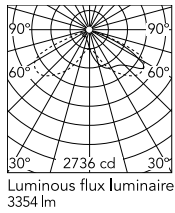

Physical

Colour	Forest Green
Orientation	Adjustable
Longitudinal tilting (°)	117
Net weight (kg)	6.03
Package height (mm)	170
Package width (mm)	305
Package length (mm)	505
Package volume (m3)	0.03
IP internal	65
Drive Over	No

Download

[Mounting instructions](#)  ZIP

Photometric Files

[LDT / IES](#)  ZIP

Technical Drawings

[2D](#)  ZIP

[3D](#)  ZIP

Schematic light drawing