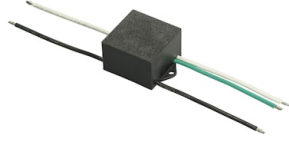

FLOS

FA972481406-310 Grey

Franco 3 Street Optic Power Led Dimmable 1-10V

Designed by FLOS Outdoor, 2007

LED source included. Integrated electrical power supply 220-240V ON/OFF. Graduated fixing bracket included. Equipped with a M20x1.5 cable guide (for 7mm\varnothing<math><13\text{mm}</math> cables) and IP68 connector. To ensure the tightness of the cable guide it's recommended to use flexible electric cables suitable for exterior use. Optional accessories: posts and arms for mast mounting.

Accessories & Power Supply

OPTIONAL
Pole

FA414506

Pole Ø 102 mm h 4000 mm (+500
mm In-ground)

OPTIONAL
Accessory

F990E00A000

S.P.D. (SURGE PROTECTION
DEVICE)

OPTIONAL
Pole