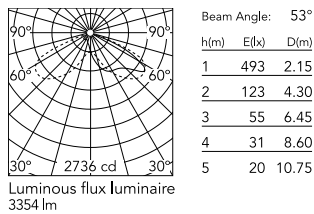

Physical

Colour	Grey
Orientation	Adjustable
Longitudinal tilting (°)	117
Net weight (kg)	6.03
Package height (mm)	170
Package width (mm)	305
Package length (mm)	505
Package volume (m3)	0.03
IP internal	65
Drive Over	No

Download

[Mounting instructions](#)  ZIP

Photometric Files

[LDT / IES](#)  ZIP

Technical Drawings

[2D](#)  ZIP

[3D](#)  ZIP

Schematic light drawing