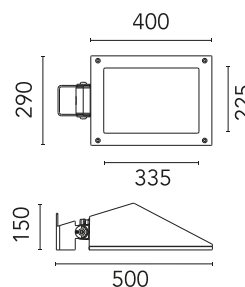

FLOS

FA972481406-310 Grey

Franco 3 Street Optic Power Led Dimmable 1-10V

Designed by FLOS Outdoor, 2007

LED source included. Integrated electrical power supply 220-240V ON/OFF. Graduated fixing bracket included. Equipped with a M20x1.5 cable guide (for 7mm\varnothing<math><13\text{mm}</math> cables) and IP68 connector. To ensure the tightness of the cable guide it's recommended to use flexible electric cables suitable for exterior use. Optional accessories: posts and arms for mast mounting.

Physical

Colour	Grey
Orientation	Adjustable
Longitudinal tilting (°)	117
Net weight (kg)	6.03
Package height (mm)	170
Package width (mm)	305
Package length (mm)	505
Package volume (m3)	0.03
IP internal	65
Drive Over	No

FA24806

Pole Ø76 mm h 3500 mm(with
Base)

OPTIONAL
Pole

FA25006

Pole Ø76 mm h 3500 mm (+500
mm In-ground)

OPTIONAL
Pole

FA24906

Pole Ø76 mm h 4500 mm(with
Base)

Pole Bracket Franco 2/Perseo 4 Ø
76 mm 180 mm Single

OPTIONAL Pole

FA415006

Pole Ø 102 mm h 5000 mm With Base

OPTIONAL Pole

FA415506

Pole Ø 102 mm h 5000 mm (+500 mm In-ground)

OPTIONAL Accessory