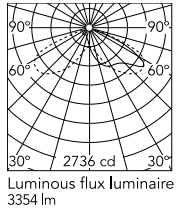

Schematic light drawing