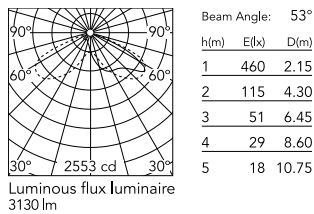

Physical

Colour	Anthracite
Orientation	Adjustable
Longitudinal tilting (°)	117
Net weight (kg)	6.03
Package height (mm)	170
Package width (mm)	305
Package length (mm)	505
Package volume (m3)	0.03
IP internal	65
Drive Over	No

Download

[Mounting instructions](#)  ZIP

Photometric Files

[LDT / IES](#)  ZIP

Technical Drawings

[2D](#)  ZIP

[3D](#)  ZIP

Schematic light drawing