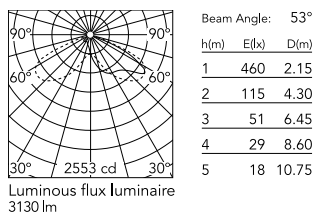

Schematic light drawing

Photometric

Lighting type	Direct
Light distribution	Asymmetric
CCT (K)	2700
CRI>	80
Extreme cut off	No

Electrical

Insulation class	I
Frequency (Hz)	50/60
Main voltage (Vac)	220-240
Power supply	Integrated
Dimmable	No
Power supply type	Dimmable 1-10V
Dimming interface	Not Dimmable
Emergency	No