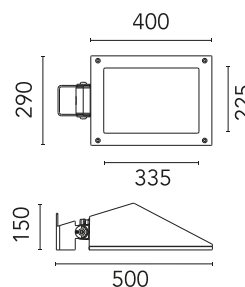

FLOS

FA972472430-310 Black

Franco 3 Street Optic Power Led Dimmable 1-10V

Designed by FLOS Outdoor, 2007

LED source included. Integrated electrical power supply 220-240V ON/OFF. Graduated fixing bracket included. Equipped with a M20x1.5 cable guide (for 7mmϕ<math><13\text{mm}</math> cables) and IP68 connector. To ensure the tightness of the cable guide it's recommended to use flexible electric cables suitable for exterior use. Optional accessories: posts and arms for mast mounting.

Physical

Colour	Black
Orientation	Adjustable
Longitudinal tilting (°)	117
Net weight (kg)	6.03
Package height (mm)	170
Package width (mm)	305
Package length (mm)	505
Package volume (m3)	0.03
IP internal	65
Drive Over	No

Accessories & Power Supply

OPTIONAL
Pole

FA25106

Pole Ø76 mm h 4500 mm (+500 mm In-ground)

OPTIONAL
Pole

FA24833

Pole Ø76 mm h 3500 mm(with Base)

OPTIONAL
Accessory

F990E00A000

S.P.D. (SURGE PROTECTION DEVICE)

OPTIONAL
Pole

FA24806

Pole Ø76 mm h 3500 mm(with Base)

OPTIONAL
Pole

FA25006

Pole Ø76 mm h 3500 mm (+500 mm In-ground)