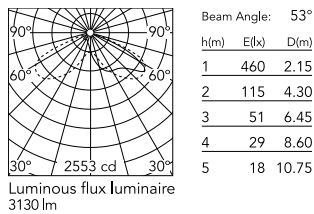

Schematic light drawing

Photometric

Lighting type	Direct
Light distribution	Asymmetric
CCT (K)	2700
CRI>	80
Extreme cut off	No

Electrical

Insulation class	I
Frequency (Hz)	50/60
Main voltage (Vac)	220-240
Power supply	Integrated
Dimmable	No
Power supply type	Dimmable 1-10V
Dimming interface	Not Dimmable
Emergency	No