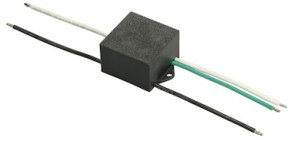

FLOS

FA972472412-310 Forest Green

Franco 3 Street Optic Power Led Dimmable 1-10V

Designed by FLOS Outdoor, 2007

LED source included. Integrated electrical power supply 220-240V ON/OFF. Graduated fixing bracket included. Equipped with a M20x1.5 cable guide (for 7mmϕ<math><13\text{mm}</math> cables) and IP68 connector. To ensure the tightness of the cable guide it's recommended to use flexible electric cables suitable for exterior use. Optional accessories: posts and arms for mast mounting.

Accessories & Power Supply

OPTIONAL
Pole

FA25006

Pole Ø76 mm h 3500 mm (+500 mm In-ground)

OPTIONAL
Accessory

F990E00A000

S.P.D. (SURGE PROTECTION DEVICE)

OPTIONAL
Bracket