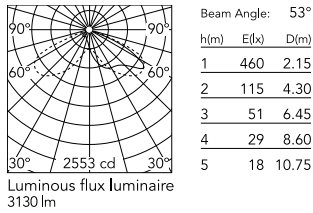

Schematic light drawing

Photometric

Lighting type	Direct
Light distribution	Asymmetric
CCT (K)	2700
CRI>	80
Extreme cut off	No

Electrical

Insulation class	I
Frequency (Hz)	50/60
Main voltage (Vac)	220-240
Power supply	Integrated
Dimmable	No
Power supply type	Dimmable 1-10V
Dimming interface	Not Dimmable
Emergency	No