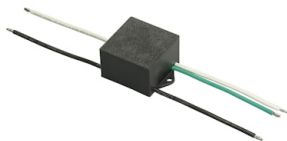

Accessories & Power Supply

OPTIONAL Pole

FA24806

Pole Ø76 mm h 3500 mm(with Base)

OPTIONAL Accessory

F990E00A000

S.P.D. (SURGE PROTECTION DEVICE)

OPTIONAL Pole

FA24833

Pole Ø76 mm h 3500 mm(with Base)