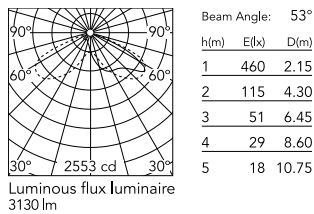

Schematic light drawing