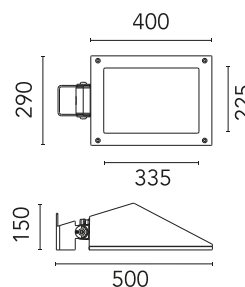

Are you a professional and your project needs consulting and support?

[BOOK AN APPOINTMENT](#)

Main specifications

EAN	8054793700274
Mounting	Ground
Light source type	LED
Light sources included	Yes
LED type	Power LED
Number of lamps	1
Power (W)	43
System power (W)	43
Source flux (lm)	5216
Lumen Output (lm)	3130

Physical

Colour	White
Orientation	Adjustable
Longitudinal tilting (°)	117
Net weight (kg)	6.03
Package height (mm)	170
Package width (mm)	305
Package length (mm)	505
Package volume (m3)	0.03
IP internal	65
Drive Over	No

Download

[Mounting instructions](#) ZIP

Photometric Files

[LDT / IES](#) ZIP

Technical Drawings

[2D](#) ZIP

[3D](#) ZIP