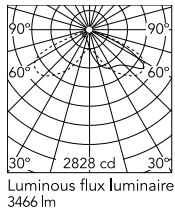

Physical

Colour	Anthracite
Orientation	Adjustable
Longitudinal tilting (°)	117
Net weight (kg)	6.03
Package height (mm)	170
Package width (mm)	305
Package length (mm)	505
Package volume (m3)	0.03
IP internal	65
Drive Over	No

Download

[Mounting instructions](#)  ZIP

Photometric Files

[LDT / IES](#)  ZIP

Technical Drawings

[2D](#)  ZIP

[3D](#)  ZIP

Schematic light drawing