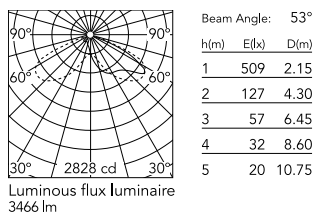

Schematic light drawing