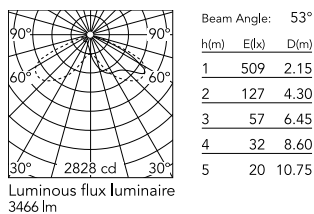

Schematic light drawing