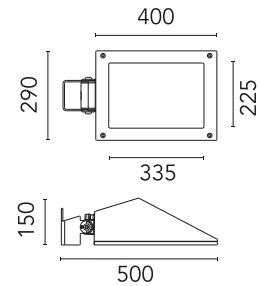

Are you a professional and your project needs consulting and support?

[BOOK AN APPOINTMENT](#)

Main specifications

EAN	8054793699929
Mounting	Ground
Light source type	LED
Light sources included	Yes
LED type	Power LED
Number of lamps	1
Power (W)	43
System power (W)	43
Source flux (lm)	5775
Lumen Output (lm)	3466

Physical

Colour	Forest Green
Orientation	Adjustable
Longitudinal tilting (°)	117
Net weight (kg)	6.03
Package height (mm)	170
Package width (mm)	305
Package length (mm)	505
Package volume (m3)	0.03
IP internal	65
Drive Over	No

Download

[Mounting instructions](#) ZIP

Photometric Files

[LDT / IES](#) ZIP

Technical Drawings

[2D](#) ZIP

[3D](#) ZIP