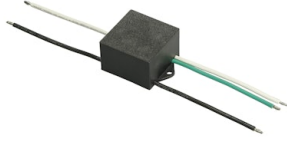

FLOS

FA972471412-310.A Forest Green

Franco 3 Street Optic Power Led Dimmable 1-10V

Designed by FLOS Outdoor, 2007

LED source included. Integrated electrical power supply 220-240V ON/OFF. Graduated fixing bracket included. Equipped with a M20x1.5 cable guide (for 7mmϕ<math><13\text{mm}</math> cables) and IP68 connector. To ensure the tightness of the cable guide it's recommended to use flexible electric cables suitable for exterior use. Optional accessories: posts and arms for mast mounting.

Accessories & Power Supply

OPTIONAL Pole

FA25006

Pole Ø76 mm h 3500 mm (+500 mm In-ground)

OPTIONAL Accessory

F990E00A000

S.P.D. (SURGE PROTECTION DEVICE)

OPTIONAL Pole