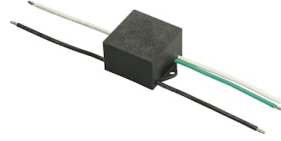

FLOS

FA972471401-310.A White

Franco 3 Street Optic Power Led Dimmable 1-10V

Designed by FLOS Outdoor, 2007

LED source included. Integrated electrical power supply 220-240V ON/OFF. Graduated fixing bracket included. Equipped with a M20x1.5 cable guide (for 7mm\varnothing<math><13\text{mm}</math> cables) and IP68 connector. To ensure the tightness of the cable guide it's recommended to use flexible electric cables suitable for exterior use. Optional accessories: posts and arms for mast mounting.

Accessories & Power Supply

OPTIONAL
Bracket

FA11433

Pole Bracket Franco 2/Perseo 4 Ø
76 mm 180 mm Double

OPTIONAL
Pole

FA25033

Pole Ø76 mm h 3500 mm (+500
mm In-ground)

OPTIONAL
Accessory

F990E00A000

S.P.D. (SURGE PROTECTION
DEVICE)

OPTIONAL
Pole

FA415033

Pole Ø 102 mm h 5000 mm With
Base

OPTIONAL
Bracket

FA11206

Pole Bracket Franco 2/Perseo 4 Ø
76 mm 180 mm Single