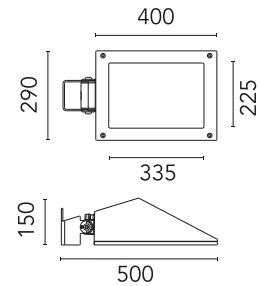

FLOS

FA972471401-310.A White

Franco 3 Street Optic Power Led Dimmable 1-10V

Designed by FLOS Outdoor, 2007

LED source included. Integrated electrical power supply 220-240V ON/OFF. Graduated fixing bracket included. Equipped with a M20x1.5 cable guide (for 7mm\varnothing<math><13\text{mm}</math> cables) and IP68 connector. To ensure the tightness of the cable guide it's recommended to use flexible electric cables suitable for exterior use. Optional accessories: posts and arms for mast mounting.

Physical

Colour	White
Orientation	Adjustable
Longitudinal tilting (°)	117
Net weight (kg)	6.03
Package height (mm)	170
Package width (mm)	305
Package length (mm)	505
Package volume (m3)	0.03
IP internal	65
Drive Over	No

Pole Ø76 mm h 3500 mm (+500 mm In-ground)

OPTIONAL Bracket

FA9533

Pole Bracket Franco 2/Perseo 4 Ø 60 mm 180 mm Double

OPTIONAL Pole

FA24906

Pole Ø76 mm h 4500 mm(with Base)

OPTIONAL Pole

Pole Ø 102 mm h 5000 mm (+500 mm In-ground)

OPTIONAL Pole

FA25133

Pole Ø76 mm h 4500 mm (+500 mm In-ground)

OPTIONAL Bracket

FA11406

Pole Bracket Franco 2/Perseo 4 Ø 76 mm 180 mm Double

OPTIONAL Bracket