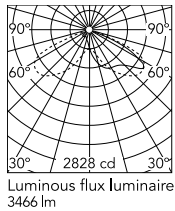

Physical

Colour	White
Orientation	Adjustable
Longitudinal tilting (°)	117
Net weight (kg)	6.03
Package height (mm)	170
Package width (mm)	305
Package length (mm)	505
Package volume (m3)	0.03
IP internal	65
Drive Over	No

Download

[Mounting instructions](#)  ZIP

Photometric Files

[LDT / IES](#)  ZIP

Technical Drawings

[2D](#)  ZIP

[3D](#)  ZIP

Schematic light drawing