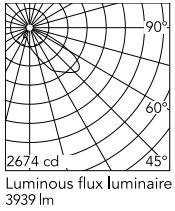

Schematic light drawing

Photometric

Lighting type	Direct
Light distribution	Asymmetric
CCT (K)	3000
CRI>	80
Extreme cut off	No

Electrical

Insulation class	I
Frequency (Hz)	50/60
Main voltage (Vac)	220-240
Power supply	Integrated
Dimmable	No
Power supply type	Non Dimmable
Dimming interface	Not Dimmable
Emergency	No