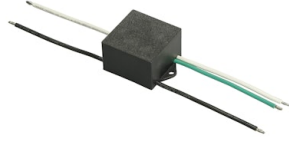

FLOS

FA972481330 Black

Franco 3 Power Led Asymmetric Optic

Designed by FLOS Outdoor, 2007

LED source included. Integrated electrical power supply 220-240V ON/OFF. Graduated fixing bracket included. Equipped with a M20x1.5 cable guide (for 7mmϕ<math><13\text{mm}</math> cables) and IP68 connector. To ensure the tightness of the cable guide it's recommended to use flexible electric cables suitable for exterior use. Optional accessories: posts and arms for mast mounting.

Accessories & Power Supply

OPTIONAL
Pole

FA25006

Pole Ø76 mm h 3500 mm (+500 mm In-ground)

OPTIONAL
Accessory

F990E00A000

S.P.D. (SURGE PROTECTION DEVICE)

OPTIONAL
Pole