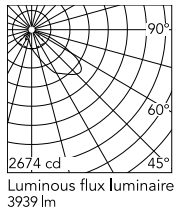

Physical

Colour	Black
Orientation	Adjustable
Longitudinal tilting (°)	117
Net weight (kg)	6.03
Package height (mm)	170
Package width (mm)	305
Package length (mm)	505
Package volume (m3)	0.03
IP internal	65
Drive Over	No

Beam Angle: 47°

h(m)	E(lx)	D(m)
1	1327	1.89
2	332	3.77
3	147	5.66
4	83	7.54
5	53	9.43

Photometric

Lighting type	Direct
Light distribution	Asymmetric
CCT (K)	3000
CRI>	80
Extreme cut off	No

Electrical

Insulation class	I
Frequency (Hz)	50/60
Main voltage (Vac)	220-240
Power supply	Integrated
Dimmable	No
Power supply type	Non Dimmable
Dimming interface	Not Dimmable
Emergency	No