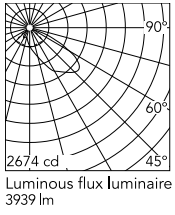

Physical

Colour	Forest Green
Orientation	Adjustable
Longitudinal tilting (°)	117
Net weight (kg)	6.03
Package height (mm)	170
Package width (mm)	305
Package length (mm)	505
Package volume (m3)	0.03
IP internal	65
Drive Over	No

Download

[Mounting instructions](#)  ZIP

Photometric Files

[LDT / IES](#)  ZIP

Technical Drawings

[2D](#)  ZIP

[3D](#)  ZIP

Schematic light drawing