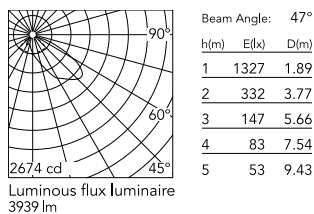

Physical

Colour	White
Orientation	Adjustable
Longitudinal tilting (°)	117
Net weight (kg)	6.03
Package height (mm)	170
Package width (mm)	305
Package length (mm)	505
Package volume (m3)	0.03
IP internal	65
Drive Over	No

Download

[Mounting instructions](#)  ZIP

Photometric Files

[LDT / IES](#)  ZIP

Technical Drawings

[2D](#)  ZIP

[3D](#)  ZIP

Schematic light drawing