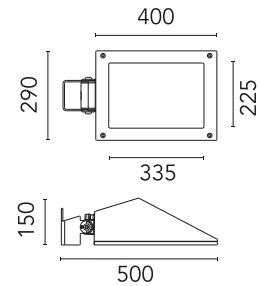

FLOS

FA972481301 White

Franco 3 Power Led Asymmetric Optic

Designed by FLOS Outdoor, 2007

LED source included. Integrated electrical power supply 220-240V ON/OFF.
Graduated fixing bracket included. Equipped with a M20x1.5 cable guide (for 7mmϕ<math><13\text{mm}</math> cables) and IP68 connector. To ensure the tightness of the cable guide it's recommended to use flexible electric cables suitable for exterior use.
Optional accessories: posts and arms for mast mounting.

Physical

Colour	White
Orientation	Adjustable
Longitudinal tilting (°)	117
Net weight (kg)	6.03
Package height (mm)	170
Package width (mm)	305
Package length (mm)	505
Package volume (m3)	0.03
IP internal	65
Drive Over	No

FA24806

Pole Ø76 mm h 3500 mm(with
Base)

OPTIONAL
Pole

FA24833

Pole Ø76 mm h 3500 mm(with
Base)

OPTIONAL
Pole

FA25006

Pole Ø76 mm h 3500 mm (+500
mm In-ground)

Pole Ø 102 mm h 5000 mm With
Base

OPTIONAL
Pole

FA24906

Pole Ø76 mm h 4500 mm(with
Base)

OPTIONAL
Pole

FA415033

Pole Ø 102 mm h 5000 mm With
Base

OPTIONAL
Pole