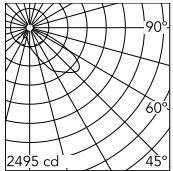

Physical

Colour	Anthracite
Orientation	Adjustable
Longitudinal tilting (°)	117
Net weight (kg)	6.03
Package height (mm)	170
Package width (mm)	305
Package length (mm)	505
Package volume (m3)	0.03
IP internal	65
Drive Over	No

Download

[Mounting instructions](#)  ZIP

Photometric Files

[LDT / IES](#)  ZIP

Technical Drawings

[2D](#)  ZIP

[3D](#)  ZIP

Schematic light drawing