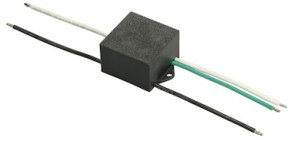

FLOS

FA972472333 Anthracite

Franco 3 Power Led Asymmetric Optic

Designed by FLOS Outdoor, 2007

LED source included. Integrated electrical power supply 220-240V ON/OFF.
Graduated fixing bracket included. Equipped with a M20x1.5 cable guide (for 7mmϕ<math><13\text{mm}</math> cables) and IP68 connector. To ensure the tightness of the cable guide it's recommended to use flexible electric cables suitable for exterior use.
Optional accessories: posts and arms for mast mounting.

Accessories & Power Supply

OPTIONAL
Pole

FA25033

Pole Ø76 mm h 3500 mm (+500 mm In-ground)

OPTIONAL
Accessory

F990E00A000

S.P.D. (SURGE PROTECTION DEVICE)

OPTIONAL
Pole