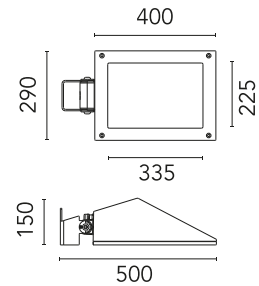

LED source included. Integrated electrical power supply 220-240V ON/OFF.
Graduated fixing bracket included. Equipped with a M20x1.5 cable guide (for 7mmϕ<math><13\text{mm}</math> cables) and IP68 connector. To ensure the tightness of the cable guide it's recommended to use flexible electric cables suitable for exterior use.
Optional accessories: posts and arms for mast mounting.