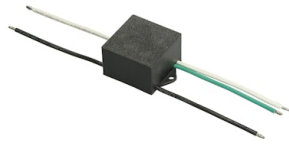

FLOS

FA972472330 Black

Franco 3 Power Led Asymmetric Optic

Designed by FLOS Outdoor, 2007

LED source included. Integrated electrical power supply 220-240V ON/OFF.
Graduated fixing bracket included. Equipped with a M20x1.5 cable guide (for 7mmϕ<math><13\text{mm}</math> cables) and IP68 connector. To ensure the tightness of the cable guide it's recommended to use flexible electric cables suitable for exterior use.
Optional accessories: posts and arms for mast mounting.

Accessories & Power Supply

OPTIONAL Pole

FA24833

Pole Ø76 mm h 3500 mm(with Base)

OPTIONAL Accessory

F990E00A000

S.P.D. (SURGE PROTECTION DEVICE)

OPTIONAL Pole