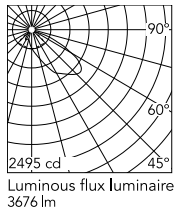

Physical

Colour	Black
Orientation	Adjustable
Longitudinal tilting (°)	117
Net weight (kg)	6.03
Package height (mm)	170
Package width (mm)	305
Package length (mm)	505
Package volume (m3)	0.03
IP internal	65
Drive Over	No

Download

[Mounting instructions](#)  ZIP

Photometric Files

[LDT / IES](#)  ZIP

Technical Drawings

[2D](#)  ZIP

[3D](#)  ZIP

Schematic light drawing