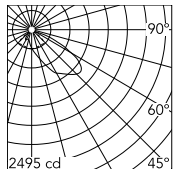

Physical

Colour	Deep Brown
Orientation	Adjustable
Longitudinal tilting (°)	117
Net weight (kg)	6.03
Package height (mm)	170
Package width (mm)	305
Package length (mm)	505
Package volume (m3)	0.03
IP internal	65
Drive Over	No

Download

[Mounting instructions](#)  ZIP

Photometric Files

[LDT / IES](#)  ZIP

Technical Drawings

[2D](#)  ZIP

[3D](#)  ZIP

Schematic light drawing

h(m)	E(lx)	D(m)
1	1239	1.89
2	310	3.77
3	138	5.66
4	77	7.54
5	50	9.43

Photometric

Lighting type	Direct
Light distribution	Asymmetric
CCT (K)	2700
CRI>	80
Extreme cut off	No

Electrical

Insulation class	I
Frequency (Hz)	50/60
Main voltage (Vac)	220-240
Power supply	Integrated
Dimmable	No
Power supply type	Non Dimmable
Dimming interface	Not Dimmable
Emergency	No