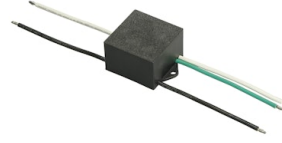

FLOS

FA972472312 Forest Green

Franco 3 Power Led Asymmetric Optic

Designed by FLOS Outdoor, 2007

LED source included. Integrated electrical power supply 220-240V ON/OFF. Graduated fixing bracket included. Equipped with a M20x1.5 cable guide (for 7mmϕ<math><13\text{mm}</math> cables) and IP68 connector. To ensure the tightness of the cable guide it's recommended to use flexible electric cables suitable for exterior use. Optional accessories: posts and arms for mast mounting.

Accessories & Power Supply

OPTIONAL Pole

FA25033

Pole Ø76 mm h 3500 mm (+500 mm In-ground)

OPTIONAL Pole

FA24833

Pole Ø76 mm h 3500 mm(with Base)

OPTIONAL Accessory

F990E00A000

S.P.D. (SURGE PROTECTION DEVICE)

OPTIONAL Bracket

FA11206

Pole Bracket Franco 2/Perseo 4 Ø 76 mm 180 mm Single

OPTIONAL Pole

FA24806

Pole Ø76 mm h 3500 mm(with Base)