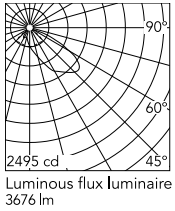

Physical

Colour	Forest Green
Orientation	Adjustable
Longitudinal tilting (°)	117
Net weight (kg)	6.03
Package height (mm)	170
Package width (mm)	305
Package length (mm)	505
Package volume (m3)	0.03
IP internal	65
Drive Over	No

Download

[Mounting instructions](#)  ZIP

Photometric Files

[LDT / IES](#)  ZIP

Technical Drawings

[2D](#)  ZIP

[3D](#)  ZIP

Schematic light drawing