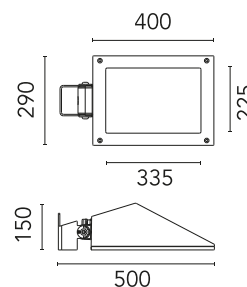

FLOS

FA972472306 Grey

Franco 3 Power Led Asymmetric Optic

Designed by FLOS Outdoor, 2007

LED source included. Integrated electrical power supply 220-240V ON/OFF. Graduated fixing bracket included. Equipped with a M20x1.5 cable guide (for 7mmϕ<math><13\text{mm}</math> cables) and IP68 connector. To ensure the tightness of the cable guide it's recommended to use flexible electric cables suitable for exterior use. Optional accessories: posts and arms for mast mounting.

Physical

Colour	Grey
Orientation	Adjustable
Longitudinal tilting (°)	117
Net weight (kg)	6.03
Package height (mm)	170
Package width (mm)	305
Package length (mm)	505
Package volume (m3)	0.03
IP internal	65
Drive Over	No

Accessories & Power Supply

OPTIONAL
Pole

FA24806

Pole Ø76 mm h 3500 mm(with
Base)

OPTIONAL
Accessory

F990E00A000

S.P.D. (SURGE PROTECTION
DEVICE)

OPTIONAL
Bracket

OPTIONAL
Pole

FA25106

Pole Ø76 mm h 4500 mm (+500
mm In-ground)

OPTIONAL
Pole

FA414006

Pole Ø 102 mm h 4000 mm With
Base

OPTIONAL
Bracket

FA11406