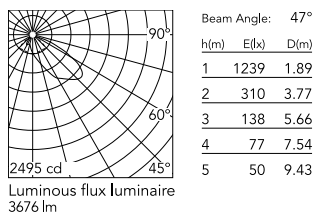

Physical

Colour	Grey
Orientation	Adjustable
Longitudinal tilting (°)	117
Net weight (kg)	6.03
Package height (mm)	170
Package width (mm)	305
Package length (mm)	505
Package volume (m3)	0.03
IP internal	65
Drive Over	No

Download

[Mounting instructions](#)  ZIP

Photometric Files

[LDT / IES](#)  ZIP

Technical Drawings

[2D](#)  ZIP

[3D](#)  ZIP

Schematic light drawing