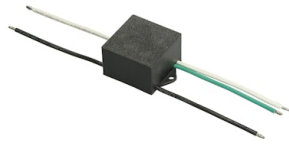

FLOS

FA972472306 Grey

Franco 3 Power Led Asymmetric Optic

Designed by FLOS Outdoor, 2007

LED source included. Integrated electrical power supply 220-240V ON/OFF. Graduated fixing bracket included. Equipped with a M20x1.5 cable guide (for 7mmϕ<math><13\text{mm}</math> cables) and IP68 connector. To ensure the tightness of the cable guide it's recommended to use flexible electric cables suitable for exterior use. Optional accessories: posts and arms for mast mounting.

Accessories & Power Supply

OPTIONAL
Pole

FA24806

Pole Ø76 mm h 3500 mm(with
Base)

OPTIONAL
Accessory

F990E00A000

S.P.D. (SURGE PROTECTION
DEVICE)

OPTIONAL
Bracket

FA11506

Pole Bracket Franco 2/Perseo 4 Ø
76 mm 500 mm Double

OPTIONAL
Pole

FA25006

Pole Ø76 mm h 3500 mm (+500
mm In-ground)

OPTIONAL
Pole

FA24906

Pole Ø76 mm h 4500 mm(with
Base)