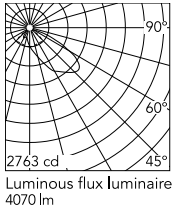

Schematic light drawing

Photometric

Lighting type	Direct
Light distribution	Asymmetric
CCT (K)	4000
CRI>	80
Extreme cut off	No

Electrical

Insulation class	I
Frequency (Hz)	50/60
Main voltage (Vac)	220-240
Power supply	Integrated
Dimmable	No
Power supply type	Non Dimmable
Dimming interface	Not Dimmable
Emergency	No