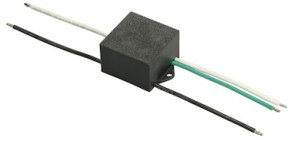

FLOS

FA972471333.A Anthracite

Franco 3 Power Led Asymmetric Optic

Designed by FLOS Outdoor, 2007

LED source included. Integrated electrical power supply 220-240V ON/OFF.
Graduated fixing bracket included. Equipped with a M20x1.5 cable guide (for 7mmϕ<math><13\text{mm}</math> cables) and IP68 connector. To ensure the tightness of the cable guide it's recommended to use flexible electric cables suitable for exterior use.
Optional accessories: posts and arms for mast mounting.

Accessories & Power Supply

OPTIONAL Pole

FA24833

Pole Ø76 mm h 3500 mm(with Base)

OPTIONAL Accessory

F990E00A000

S.P.D. (SURGE PROTECTION DEVICE)

OPTIONAL Bracket