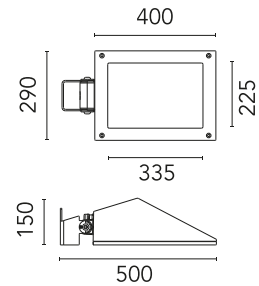

Are you a professional and your project needs consulting and support?

[BOOK AN APPOINTMENT](#)

Main specifications

EAN	8054793699783
Mounting	Ground
Light source type	LED
Light sources included	Yes
LED type	Power LED
Number of lamps	1
Power (W)	43
System power (W)	43
Source flux (lm)	5775
Lumen Output (lm)	4070

Physical

Colour	Black
Orientation	Adjustable
Longitudinal tilting (°)	117
Net weight (kg)	6.03
Package height (mm)	170
Package width (mm)	305
Package length (mm)	505
Package volume (m3)	0.03
IP internal	65
Drive Over	No

Download

[Mounting instructions](#) ZIP

Photometric Files

[LDT / IES](#) ZIP

Technical Drawings

[2D](#) ZIP

[3D](#) ZIP