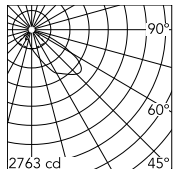

Schematic light drawing

h(m)	E(lx)	D(m)
1	1371	1.89
2	343	3.77
3	152	5.66
4	86	7.54
5	55	9.43

Luminous flux luminaire
4070 lm

Photometric

Lighting type	Direct
Light distribution	Asymmetric
CCT (K)	4000
CRI>	80
Extreme cut off	No

Electrical

Insulation class	I
Frequency (Hz)	50/60
Main voltage (Vac)	220-240
Power supply	Integrated
Dimmable	No
Power supply type	Non Dimmable
Dimming interface	Not Dimmable
Emergency	No