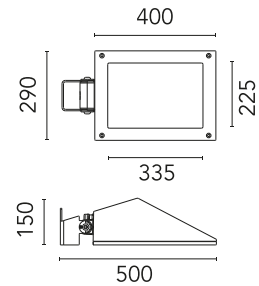

Are you a professional and your project needs consulting and support?

[BOOK AN APPOINTMENT](#)

Main specifications

EAN	8054793699745
Mounting	Ground
Light source type	LED
Light sources included	Yes
LED type	Power LED
Number of lamps	1
Power (W)	43
System power (W)	43
Source flux (lm)	5775
Lumen Output (lm)	4070

Physical

Colour	Deep Brown
Orientation	Adjustable
Longitudinal tilting (°)	117
Net weight (kg)	6.03
Package height (mm)	170
Package width (mm)	305
Package length (mm)	505
Package volume (m3)	0.03
IP internal	65
Drive Over	No

Download

[Mounting instructions](#) ZIP

Photometric Files

[LDT / IES](#) ZIP

Technical Drawings

[2D](#) ZIP

[3D](#) ZIP