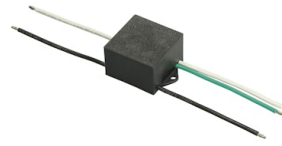

FLOS

FA972471318.A Deep Brown

Franco 3 Power Led Asymmetric Optic

Designed by FLOS Outdoor, 2007

LED source included. Integrated electrical power supply 220-240V ON/OFF.
Graduated fixing bracket included. Equipped with a M20x1.5 cable guide (for 7mmϕ<math><13\text{mm}</math> cables) and IP68 connector. To ensure the tightness of the cable guide it's recommended to use flexible electric cables suitable for exterior use.
Optional accessories: posts and arms for mast mounting.

Accessories & Power Supply

OPTIONAL
Pole

FA24906

Pole Ø76 mm h 4500 mm(with
Base)

OPTIONAL
Pole

FA24933

Pole Ø76 mm h 4500 mm(with
Base)

OPTIONAL
Accessory

F990E00A000

S.P.D. (SURGE PROTECTION
DEVICE)

OPTIONAL
Pole

FA414506

Pole Ø 102 mm h 4000 mm (+500
mm In-ground)

OPTIONAL
Bracket

FA11306

Pole Bracket Franco 2/Perseo 4 Ø
76 mm 500 mm Single