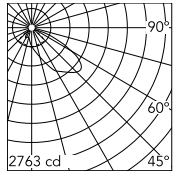

Physical

| | |
|--------------------------|------------|
| Colour | Deep Brown |
| Orientation | Adjustable |
| Longitudinal tilting (°) | 117 |
| Net weight (kg) | 6.03 |
| Package height (mm) | 170 |
| Package width (mm) | 305 |
| Package length (mm) | 505 |
| Package volume (m3) | 0.03 |
| IP internal | 65 |
| Drive Over | No |

Download

[Mounting instructions](#)  ZIP

Photometric Files

[LDT / IES](#)  ZIP

Technical Drawings

[2D](#)  ZIP

[3D](#)  ZIP

Schematic light drawing

| h(m) | E(lx) | D(m) |
|------|-------|------|
| 1 | 1371 | 1.89 |
| 2 | 343 | 3.77 |
| 3 | 152 | 5.66 |
| 4 | 86 | 7.54 |
| 5 | 55 | 9.43 |

Photometric

| | |
|--------------------|------------|
| Lighting type | Direct |
| Light distribution | Asymmetric |
| CCT (K) | 4000 |
| CRI> | 80 |
| Extreme cut off | No |