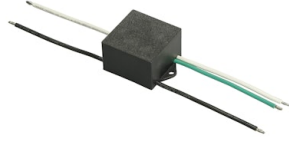

FLOS

FA972471306.A Grey

Franco 3 Power Led Asymmetric Optic

Designed by FLOS Outdoor, 2007

LED source included. Integrated electrical power supply 220-240V ON/OFF.
Graduated fixing bracket included. Equipped with a M20x1.5 cable guide (for 7mm\varnothing<math><13\text{mm}</math> cables) and IP68 connector. To ensure the tightness of the cable guide it's recommended to use flexible electric cables suitable for exterior use.
Optional accessories: posts and arms for mast mounting.

Accessories & Power Supply

OPTIONAL
Pole

FA415506

Pole Ø 102 mm h 5000 mm (+500 mm In-ground)

OPTIONAL
Accessory

F990E00A000

S.P.D. (SURGE PROTECTION DEVICE)

OPTIONAL
Pole

FA24806

Pole Ø76 mm h 3500 mm(with Base)

OPTIONAL
Bracket

FA11306

Pole Bracket Franco 2/Perseo 4 Ø 76 mm 500 mm Single

OPTIONAL
Pole

FA25006

Pole Ø76 mm h 3500 mm (+500 mm In-ground)