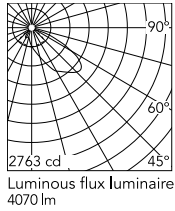

Physical

Colour	Grey
Orientation	Adjustable
Longitudinal tilting (°)	117
Net weight (kg)	6.03
Package height (mm)	170
Package width (mm)	305
Package length (mm)	505
Package volume (m3)	0.03
IP internal	65
Drive Over	No

Download

[Mounting instructions](#)  ZIP

Photometric Files

[LDT / IES](#)  ZIP

Technical Drawings

[2D](#)  ZIP

[3D](#)  ZIP

Schematic light drawing