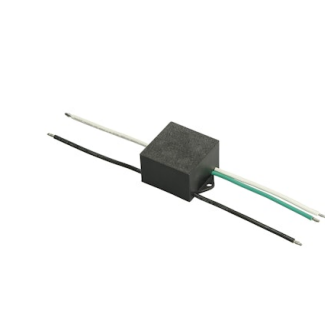

FLOS

FA972471301.A White

Franco 3 Power Led Asymmetric Optic

Designed by FLOS Outdoor, 2007

LED source included. Integrated electrical power supply 220-240V ON/OFF.
Graduated fixing bracket included. Equipped with a M20x1.5 cable guide (for 7mmϕ<math><13\text{mm}</math> cables) and IP68 connector. To ensure the tightness of the cable guide it's recommended to use flexible electric cables suitable for exterior use.
Optional accessories: posts and arms for mast mounting.

Accessories & Power Supply

OPTIONAL
Pole

FA415506

Pole Ø 102 mm h 5000 mm (+500 mm In-ground)

OPTIONAL
Pole

FA24806

Pole Ø76 mm h 3500 mm(with Base)

OPTIONAL
Accessory

F990E00A000

S.P.D. (SURGE PROTECTION DEVICE)

OPTIONAL
Bracket

FA11333

Pole Bracket Franco 2/Perseo 4 Ø 76 mm 500 mm Single

OPTIONAL
Accessory

FA116

Base Plate and Fixing Bolts for Pole Ø 102 mm h 4000/5000 mm with Base