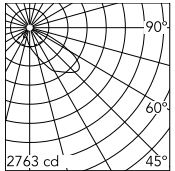

Physical

Colour	White
Orientation	Adjustable
Longitudinal tilting (°)	117
Net weight (kg)	6.03
Package height (mm)	170
Package width (mm)	305
Package length (mm)	505
Package volume (m3)	0.03
IP internal	65
Drive Over	No

Download

[Mounting instructions](#)  ZIP

Photometric Files

[LDT / IES](#)  ZIP

Technical Drawings

[2D](#)  ZIP

[3D](#)  ZIP

Schematic light drawing