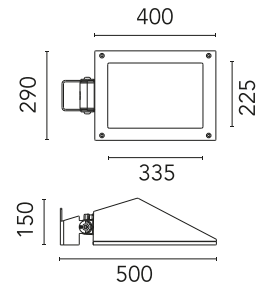

LED source included. Integrated electrical power supply 220-240V ON/OFF. Graduated fixing bracket included. Equipped with a M20x1.5 cable guide (for 7mmϕ<math><13\text{mm}</math> cables) and IP68 connector. To ensure the tightness of the cable guide it's recommended to use flexible electric cables suitable for exterior use. Optional accessories: posts and arms for mast mounting.