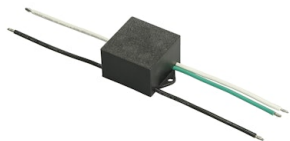

FLOS

FA972481333-300 Anthracite

Franco 3 Power Led Asymmetric Optic Dimmable Dali

Designed by FLOS Outdoor, 2007

LED source included. Integrated electrical power supply 220-240V ON/OFF. Graduated fixing bracket included. Equipped with a M20x1.5 cable guide (for 7mmϕ<math><13\text{mm}</math> cables) and IP68 connector. To ensure the tightness of the cable guide it's recommended to use flexible electric cables suitable for exterior use. Optional accessories: posts and arms for mast mounting.

Accessories & Power Supply

OPTIONAL
Accessory

FA990E00A000

S.P.D. (SURGE PROTECTION
DEVICE)

OPTIONAL
Pole

FA24833

Pole Ø76 mm h 3500 mm(with
Base)

OPTIONAL
Bracket