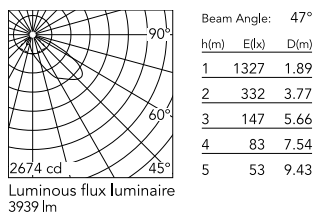

Physical

| | |
|--------------------------|------------|
| Colour | Anthracite |
| Orientation | Adjustable |
| Longitudinal tilting (°) | 117 |
| Net weight (kg) | 6.03 |
| Package height (mm) | 170 |
| Package width (mm) | 305 |
| Package length (mm) | 505 |
| Package volume (m3) | 0.03 |
| IP internal | 65 |
| Drive Over | No |

Download

[Mounting instructions](#)  ZIP

Photometric Files

[LDT / IES](#)  ZIP

Technical Drawings

[2D](#)  ZIP

[3D](#)  ZIP

Schematic light drawing