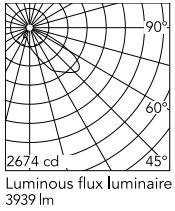

Physical

Colour	Black
Orientation	Adjustable
Longitudinal tilting (°)	117
Net weight (kg)	6.03
Package height (mm)	170
Package width (mm)	305
Package length (mm)	505
Package volume (m3)	0.03
IP internal	65
Drive Over	No

Download

[Mounting instructions](#)  ZIP

Photometric Files

[LDT / IES](#)  ZIP

Technical Drawings

[2D](#)  ZIP

[3D](#)  ZIP

Schematic light drawing