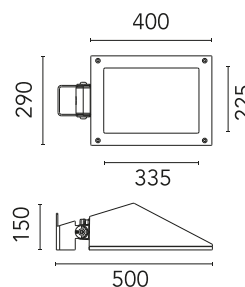

Are you a professional and your project needs consulting and support?

[BOOK AN APPOINTMENT](#)

Main specifications

EAN	8054793700571
Mounting	Ground
Light source type	LED
Light sources included	Yes
LED type	Power LED
Number of lamps	1
Power (W)	43
System power (W)	43
Source flux (lm)	5589
Lumen Output (lm)	3939

Physical

Colour	Black
Orientation	Adjustable
Longitudinal tilting (°)	117
Net weight (kg)	6.03
Package height (mm)	170
Package width (mm)	305
Package length (mm)	505
Package volume (m3)	0.03
IP internal	65
Drive Over	No

Download

[Mounting instructions](#) ZIP

Photometric Files

[LDT / IES](#) ZIP

Technical Drawings

[2D](#) ZIP

[3D](#) ZIP