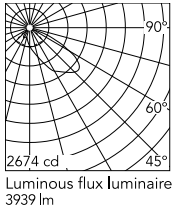

Physical

Colour	Deep Brown
Orientation	Adjustable
Longitudinal tilting (°)	117
Net weight (kg)	6.03
Package height (mm)	170
Package width (mm)	305
Package length (mm)	505
Package volume (m3)	0.03
IP internal	65
Drive Over	No

Download

[Mounting instructions](#)  ZIP

Photometric Files

[LDT / IES](#)  ZIP

Technical Drawings

[2D](#)  ZIP

[3D](#)  ZIP

Schematic light drawing

Beam Angle: 47°

h(m)	E(lx)	D(m)
1	1327	1.89
2	332	3.77
3	147	5.66
4	83	7.54
5	53	9.43

Photometric

Lighting type	Direct
Light distribution	Asymmetric
CCT (K)	3000
CRI>	80
Extreme cut off	No

Electrical

Insulation class	I
Frequency (Hz)	50/60
Main voltage (Vac)	220-240
Power supply	Integrated
Dimmable	No
Power supply type	Dimmable DALI 2
Dimming interface	Not Dimmable
Emergency	No