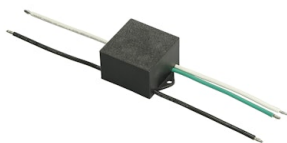

Accessories & Power Supply

OPTIONAL Pole

FA414033

Pole Ø 102 mm h 4000 mm With Base

OPTIONAL Accessory

F990E00A000

S.P.D. (SURGE PROTECTION DEVICE)

OPTIONAL Pole

FA24806

Pole Ø76 mm h 3500 mm(with Base)

OPTIONAL Pole

FA24833

Pole Ø76 mm h 3500 mm(with Base)

OPTIONAL Pole

FA25006

Pole Ø76 mm h 3500 mm (+500 mm In-ground)