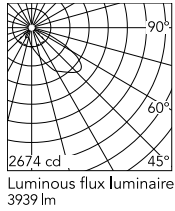

Physical

Colour	Forest Green
Orientation	Adjustable
Longitudinal tilting (°)	117
Net weight (kg)	6.03
Package height (mm)	170
Package width (mm)	305
Package length (mm)	505
Package volume (m3)	0.03
IP internal	65
Drive Over	No

Download

[Mounting instructions](#)  ZIP

Photometric Files

[LDT / IES](#)  ZIP

Technical Drawings

[2D](#)  ZIP

[3D](#)  ZIP

Schematic light drawing

Beam Angle: 47°

h(m)	E(lx)	D(m)
1	1327	1.89
2	332	3.77
3	147	5.66
4	83	7.54
5	53	9.43

Photometric

Lighting type	Direct
Light distribution	Asymmetric
CCT (K)	3000
CRI>	80
Extreme cut off	No

Electrical

Insulation class	I
Frequency (Hz)	50/60
Main voltage (Vac)	220-240
Power supply	Integrated
Dimmable	No
Power supply type	Dimmable DALI 2
Dimming interface	Not Dimmable
Emergency	No