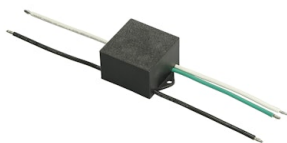

FLOS

FA972481306-300 Grey

Franco 3 Power Led Asymmetric Optic Dimmable Dali

Designed by FLOS Outdoor, 2007

LED source included. Integrated electrical power supply 220-240V ON/OFF. Graduated fixing bracket included. Equipped with a M20x1.5 cable guide (for 7mm\varnothing<math><13\text{mm}</math> cables) and IP68 connector. To ensure the tightness of the cable guide it's recommended to use flexible electric cables suitable for exterior use. Optional accessories: posts and arms for mast mounting.

Accessories & Power Supply

OPTIONAL Pole

FA24906

Pole Ø76 mm h 4500 mm(with Base)

OPTIONAL Accessory

F990E00A000

S.P.D. (SURGE PROTECTION DEVICE)

OPTIONAL Pole

FA24806

Pole Ø76 mm h 3500 mm(with Base)

OPTIONAL Pole

FA25006

Pole Ø76 mm h 3500 mm (+500 mm In-ground)

OPTIONAL Pole

FA25106

Pole Ø76 mm h 4500 mm (+500 mm In-ground)