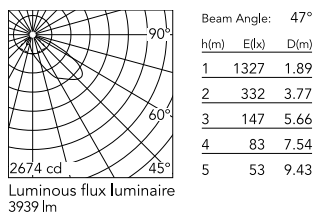

Physical

Colour	Grey
Orientation	Adjustable
Longitudinal tilting (°)	117
Net weight (kg)	6.03
Package height (mm)	170
Package width (mm)	305
Package length (mm)	505
Package volume (m3)	0.03
IP internal	65
Drive Over	No

Download

[Mounting instructions](#)  ZIP

Photometric Files

[LDT / IES](#)  ZIP

Technical Drawings

[2D](#)  ZIP

[3D](#)  ZIP

Schematic light drawing