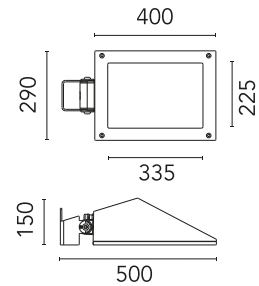

Are you a professional and your project needs consulting and support?

[BOOK AN APPOINTMENT](#)

Main specifications

EAN	8054793700489
Mounting	Ground
Light source type	LED
Light sources included	Yes
LED type	Power LED
Number of lamps	1
Power (W)	43
System power (W)	43
Source flux (lm)	5589
Lumen Output (lm)	3939

Physical

Colour	Grey
Orientation	Adjustable
Longitudinal tilting (°)	117
Net weight (kg)	6.03
Package height (mm)	170
Package width (mm)	305
Package length (mm)	505
Package volume (m3)	0.03
IP internal	65
Drive Over	No

Download

[Mounting instructions](#) ZIP

Photometric Files

[LDT / IES](#) ZIP

Technical Drawings

[2D](#) ZIP

[3D](#) ZIP