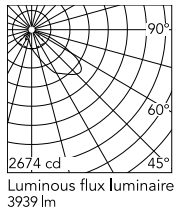

Physical

Colour	White
Orientation	Adjustable
Longitudinal tilting (°)	117
Net weight (kg)	6.03
Package height (mm)	170
Package width (mm)	305
Package length (mm)	505
Package volume (m3)	0.03
IP internal	65
Drive Over	No

Download

[Mounting instructions](#)  ZIP

Photometric Files

[LDT / IES](#)  ZIP

Technical Drawings

[2D](#)  ZIP

[3D](#)  ZIP

Schematic light drawing

Beam Angle: 47°

h(m)	E(lx)	D(m)
1	1327	1.89
2	332	3.77
3	147	5.66
4	83	7.54
5	53	9.43

Photometric

Lighting type	Direct
Light distribution	Asymmetric
CCT (K)	3000
CRI>	80
Extreme cut off	No

Electrical

Insulation class	I
Frequency (Hz)	50/60
Main voltage (Vac)	220-240
Power supply	Integrated
Dimmable	No
Power supply type	Dimmable DALI 2
Dimming interface	Not Dimmable
Emergency	No