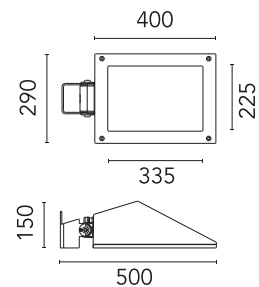

Are you a professional and your project needs consulting and support?

[BOOK AN APPOINTMENT](#)

Main specifications

EAN	8054793700236
Mounting	Ground
Light source type	LED
Light sources included	Yes
LED type	Power LED
Number of lamps	1
Power (W)	43
System power (W)	43
Source flux (lm)	5216
Lumen Output (lm)	3676

Physical

Colour	Anthracite
Orientation	Adjustable
Longitudinal tilting (°)	117
Net weight (kg)	6.03
Package height (mm)	170
Package width (mm)	305
Package length (mm)	505
Package volume (m3)	0.03
IP internal	65
Drive Over	No

Download

[Mounting instructions](#) ZIP

Photometric Files

[LDT / IES](#) ZIP

Technical Drawings

[2D](#) ZIP

[3D](#) ZIP