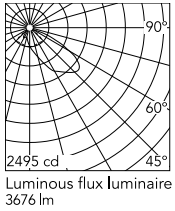

Schematic light drawing

Photometric

Lighting type	Direct
Light distribution	Asymmetric
CCT (K)	2700
CRI>	80
Extreme cut off	No

Electrical

Insulation class	I
Frequency (Hz)	50/60
Main voltage (Vac)	220-240
Power supply	Integrated
Dimmable	No
Power supply type	Dimmable DALI 2
Dimming interface	Not Dimmable
Emergency	No