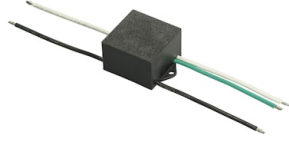

## Accessories & Power Supply

OPTIONAL  
Pole

FA414533

Pole Ø 102 mm h 4000 mm (+500  
mm In-ground)

OPTIONAL  
Accessory

F990E00A000

S.P.D. (SURGE PROTECTION  
DEVICE)

OPTIONAL  
Pole