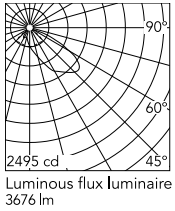

Physical

Colour	Black
Orientation	Adjustable
Longitudinal tilting (°)	117
Net weight (kg)	6.03
Package height (mm)	170
Package width (mm)	305
Package length (mm)	505
Package volume (m3)	0.03
IP internal	65
Drive Over	No

Download

[Mounting instructions](#)  ZIP

Photometric Files

[LDT / IES](#)  ZIP

Technical Drawings

[2D](#)  ZIP

[3D](#)  ZIP

Schematic light drawing

Beam Angle:	47°	
h(m)	E(lx)	D(m)
1	1239	1.89
2	310	3.77
3	138	5.66
4	77	7.54
5	50	9.43

Photometric

Lighting type	Direct
Light distribution	Asymmetric
CCT (K)	2700
CRI>	80
Extreme cut off	No

Electrical

Insulation class	I
Frequency (Hz)	50/60
Main voltage (Vac)	220-240
Power supply	Integrated
Dimmable	No
Power supply type	Dimmable DALI 2
Dimming interface	Not Dimmable
Emergency	No