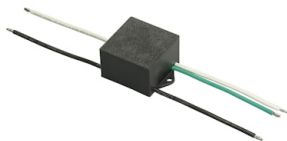

FLOS

FA972472330-300 Black

Franco 3 Power Led Asymmetric Optic Dimmable Dali

Designed by FLOS Outdoor, 2007

LED source included. Integrated electrical power supply 220-240V ON/OFF. Graduated fixing bracket included. Equipped with a M20x1.5 cable guide (for 7mmϕ<math><13\text{mm}</math> cables) and IP68 connector. To ensure the tightness of the cable guide it's recommended to use flexible electric cables suitable for exterior use. Optional accessories: posts and arms for mast mounting.

Accessories & Power Supply

OPTIONAL Pole

FA24806

Pole Ø76 mm h 3500 mm(with Base)

OPTIONAL Accessory

F990E00A000

S.P.D. (SURGE PROTECTION DEVICE)

OPTIONAL Pole