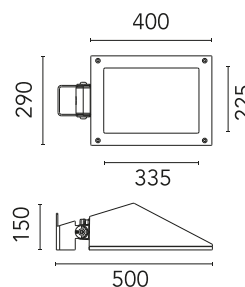

Are you a professional and your project needs consulting and support?

[BOOK AN APPOINTMENT](#)

Main specifications

EAN	8054793700205
Mounting	Ground
Light source type	LED
Light sources included	Yes
LED type	Power LED
Number of lamps	1
Power (W)	43
System power (W)	43
Source flux (lm)	5216
Lumen Output (lm)	3676

Physical

Colour	Black
Orientation	Adjustable
Longitudinal tilting (°)	117
Net weight (kg)	6.03
Package height (mm)	170
Package width (mm)	305
Package length (mm)	505
Package volume (m3)	0.03
IP internal	65
Drive Over	No

Download

[Mounting instructions](#) ZIP

Photometric Files

[LDT / IES](#) ZIP

Technical Drawings

[2D](#) ZIP

[3D](#) ZIP