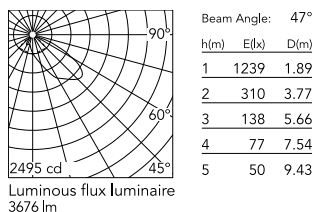

Schematic light drawing

Photometric

Lighting type	Direct
Light distribution	Asymmetric
CCT (K)	2700
CRI>	80
Extreme cut off	No

Electrical

Insulation class	I
Frequency (Hz)	50/60
Main voltage (Vac)	220-240
Power supply	Integrated
Dimmable	No
Power supply type	Dimmable DALI 2
Dimming interface	Not Dimmable
Emergency	No

Ecodesign and Energy Labelling

This product contains a light source of energy efficiency class E

Replaceable (LED only) light source by a professional

Replaceable control gear by a professional

Notes

Please check with your referent person in our Front Office if a code modification is needed to meet the required certification compliance