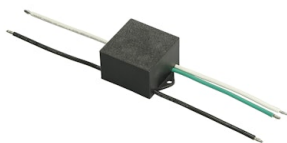

## Accessories & Power Supply

OPTIONAL Pole

FA25133

Pole Ø76 mm h 4500 mm (+500 mm In-ground)

OPTIONAL Accessory

F990E00A000

S.P.D. (SURGE PROTECTION DEVICE)

OPTIONAL Bracket