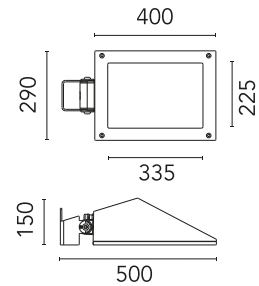

Are you a professional and your project needs consulting and support?

[BOOK AN APPOINTMENT](#)

Main specifications

EAN	8054793700144
Mounting	Ground
Light source type	LED
Light sources included	Yes
LED type	Power LED
Number of lamps	1
Power (W)	43
System power (W)	43
Source flux (lm)	5216
Lumen Output (lm)	3676

Physical

Colour	Forest Green
Orientation	Adjustable
Longitudinal tilting (°)	117
Net weight (kg)	6.03
Package height (mm)	170
Package width (mm)	305
Package length (mm)	505
Package volume (m3)	0.03
IP internal	65
Drive Over	No

Download

[Mounting instructions](#) ZIP

Photometric Files

[LDT / IES](#) ZIP

Technical Drawings

[2D](#) ZIP

[3D](#) ZIP