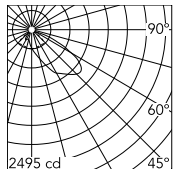

Physical

Colour	Forest Green
Orientation	Adjustable
Longitudinal tilting (°)	117
Net weight (kg)	6.03
Package height (mm)	170
Package width (mm)	305
Package length (mm)	505
Package volume (m3)	0.03
IP internal	65
Drive Over	No

Download

[Mounting instructions](#)  ZIP

Photometric Files

[LDT / IES](#)  ZIP

Technical Drawings

[2D](#)  ZIP

[3D](#)  ZIP

Schematic light drawing

h(m)	E(lx)	D(m)
1	1239	1.89
2	310	3.77
3	138	5.66
4	77	7.54
5	50	9.43

Luminous flux luminaire
3676 lm

Photometric

Lighting type	Direct
Light distribution	Asymmetric
CCT (K)	2700
CRI>	80
Extreme cut off	No