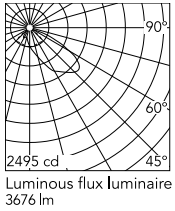

Physical

Colour	Grey
Orientation	Adjustable
Longitudinal tilting (°)	117
Net weight (kg)	6.03
Package height (mm)	170
Package width (mm)	305
Package length (mm)	505
Package volume (m3)	0.03
IP internal	65
Drive Over	No

Download

[Mounting instructions](#)  ZIP

Photometric Files

[LDT / IES](#)  ZIP

Technical Drawings

[2D](#)  ZIP

[3D](#)  ZIP

Schematic light drawing

Beam Angle: 47°

h(m)	E(lx)	D(m)
1	1239	1.89
2	310	3.77
3	138	5.66
4	77	7.54
5	50	9.43

Photometric

Lighting type	Direct
Light distribution	Asymmetric
CCT (K)	2700
CRI>	80
Extreme cut off	No

Electrical

Insulation class	I
Frequency (Hz)	50/60
Main voltage (Vac)	220-240
Power supply	Integrated
Dimmable	No
Power supply type	Dimmable DALI 2
Dimming interface	Not Dimmable
Emergency	No