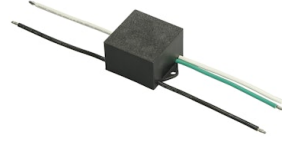

FLOS

FA972472301-300 White

Franco 3 Power Led Asymmetric Optic Dimmable Dali

Designed by FLOS Outdoor, 2007

LED source included. Integrated electrical power supply 220-240V ON/OFF. Graduated fixing bracket included. Equipped with a M20x1.5 cable guide (for 7mmϕ<math><13\text{mm}</math> cables) and IP68 connector. To ensure the tightness of the cable guide it's recommended to use flexible electric cables suitable for exterior use. Optional accessories: posts and arms for mast mounting.

Accessories & Power Supply

OPTIONAL
Pole

FA25033

Pole Ø76 mm h 3500 mm (+500 mm In-ground)

OPTIONAL
Pole

FA24806

Pole Ø76 mm h 3500 mm (with Base)

OPTIONAL
Accessory

F990E00A000

S.P.D. (SURGE PROTECTION DEVICE)

OPTIONAL
Pole

FA24833

Pole Ø76 mm h 3500 mm (with Base)

OPTIONAL
Accessory

FA116

Base Plate and Fixing Bolts for Pole Ø 102 mm h 4000/5000 mm with Base