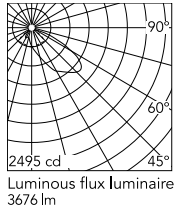

Physical

Colour	White
Orientation	Adjustable
Longitudinal tilting (°)	117
Net weight (kg)	6.03
Package height (mm)	170
Package width (mm)	305
Package length (mm)	505
Package volume (m3)	0.03
IP internal	65
Drive Over	No

Download

[Mounting instructions](#)  ZIP

Photometric Files

[LDT / IES](#)  ZIP

Technical Drawings

[2D](#)  ZIP

[3D](#)  ZIP

Schematic light drawing