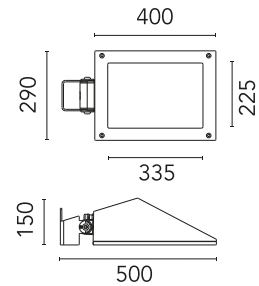

Are you a professional and your project needs consulting and support?

[BOOK AN APPOINTMENT](#)

Main specifications

EAN	8054793699790
Mounting	Ground
Light source type	LED
Light sources included	Yes
LED type	Power LED
Number of lamps	1
Power (W)	43
System power (W)	43
Source flux (lm)	5775
Lumen Output (lm)	4070

Physical

Colour	Anthracite
Orientation	Adjustable
Longitudinal tilting (°)	117
Net weight (kg)	6.03
Package height (mm)	170
Package width (mm)	305
Package length (mm)	505
Package volume (m3)	0.03
IP internal	65
Drive Over	No

Download

[Mounting instructions](#) ZIP

Photometric Files

[LDT / IES](#) ZIP

Technical Drawings

[2D](#) ZIP

[3D](#) ZIP