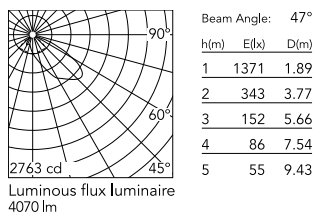

Physical

Colour	Black
Orientation	Adjustable
Longitudinal tilting (°)	117
Net weight (kg)	6.03
Package height (mm)	170
Package width (mm)	305
Package length (mm)	505
Package volume (m3)	0.03
IP internal	65
Drive Over	No

Download

[Mounting instructions](#)  ZIP

Photometric Files

[LDT / IES](#)  ZIP

Technical Drawings

[2D](#)  ZIP

[3D](#)  ZIP

Schematic light drawing