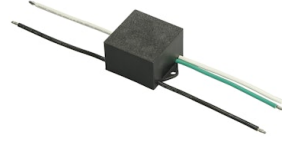

Accessories & Power Supply

OPTIONAL Pole

FA414533

Pole Ø 102 mm h 4000 mm (+500 mm In-ground)

OPTIONAL Pole

FA24833

Pole Ø76 mm h 3500 mm(with Base)

OPTIONAL Accessory

F990E00A000

S.P.D. (SURGE PROTECTION DEVICE)

OPTIONAL Accessory

FA116

Base Plate and Fixing Bolts for Pole Ø 102 mm h 4000/5000 mm with Base

OPTIONAL Bracket

FA8906

Pole Bracket Franco 2/Perseo 4 Ø 102 mm 500 mm Double