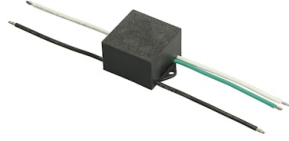

Accessories & Power Supply

OPTIONAL Pole

FA24933

Pole Ø76 mm h 4500 mm(with Base)

OPTIONAL Accessory

F990E00A000

S.P.D. (SURGE PROTECTION DEVICE)