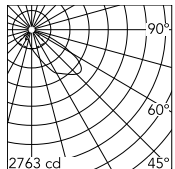

Physical

Colour	Forest Green
Orientation	Adjustable
Longitudinal tilting (°)	117
Net weight (kg)	6.03
Package height (mm)	170
Package width (mm)	305
Package length (mm)	505
Package volume (m3)	0.03
IP internal	65
Drive Over	No

Download

[Mounting instructions](#)  ZIP

Photometric Files

[LDT / IES](#)  ZIP

Technical Drawings

[2D](#)  ZIP

[3D](#)  ZIP

Schematic light drawing

h(m)	E(lx)	D(m)
1	1371	1.89
2	343	3.77
3	152	5.66
4	86	7.54
5	55	9.43

Luminous flux luminaire
4070 lm

Photometric

Lighting type	Direct
Light distribution	Asymmetric
CCT (K)	4000
CRI>	80
Extreme cut off	No