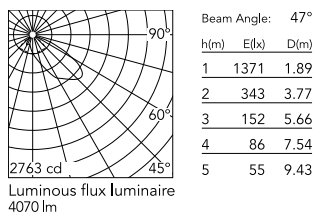

Physical

Colour	Grey
Orientation	Adjustable
Longitudinal tilting (°)	117
Net weight (kg)	6.03
Package height (mm)	170
Package width (mm)	305
Package length (mm)	505
Package volume (m3)	0.03
IP internal	65
Drive Over	No

Download

[Mounting instructions](#)  ZIP

Photometric Files

[LDT / IES](#)  ZIP

Technical Drawings

[2D](#)  ZIP

[3D](#)  ZIP

Schematic light drawing