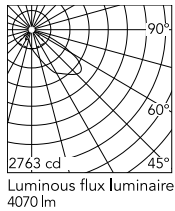

Physical

Colour	White
Orientation	Adjustable
Longitudinal tilting (°)	117
Net weight (kg)	6.03
Package height (mm)	170
Package width (mm)	305
Package length (mm)	505
Package volume (m3)	0.03
IP internal	65
Drive Over	No

Download

[Mounting instructions](#)  ZIP

Photometric Files

[LDT / IES](#)  ZIP

Technical Drawings

[2D](#)  ZIP

[3D](#)  ZIP

Schematic light drawing