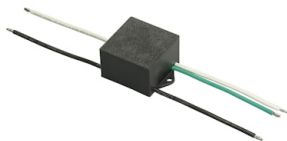

FLOS

FA972471301-300.A White

Franco 3 Power Led Asymmetric Optic Dimmable Dali

Designed by FLOS Outdoor, 2007

LED source included. Integrated electrical power supply 220-240V ON/OFF. Graduated fixing bracket included. Equipped with a M20x1.5 cable guide (for 7mmϕ<math><13\text{mm}</math> cables) and IP68 connector. To ensure the tightness of the cable guide it's recommended to use flexible electric cables suitable for exterior use. Optional accessories: posts and arms for mast mounting.

Accessories & Power Supply

OPTIONAL Pole

FA25006

Pole Ø76 mm h 3500 mm (+500 mm In-ground)

OPTIONAL Accessory

F990E00A000

S.P.D. (SURGE PROTECTION DEVICE)

OPTIONAL Bracket