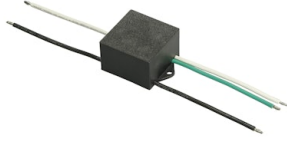

FLOS

FA972481333-310 Anthracite

Franco 3 Power Led Asymmetric Optic Dimmable 1-10V

Designed by FLOS Outdoor, 2007

LED source included. Integrated electrical power supply 220-240V ON/OFF. Graduated fixing bracket included. Equipped with a M20x1.5 cable guide (for 7mmϕ<math><13\text{mm}</math> cables) and IP68 connector. To ensure the tightness of the cable guide it's recommended to use flexible electric cables suitable for exterior use. Optional accessories: posts and arms for mast mounting.

Accessories & Power Supply

OPTIONAL Pole

FA25133

Pole Ø76 mm h 4500 mm (+500 mm In-ground)

OPTIONAL Accessory

F990E00A000

S.P.D. (SURGE PROTECTION DEVICE)

OPTIONAL Pole

FA24833

Pole Ø76 mm h 3500 mm(with Base)

OPTIONAL Bracket

FA11333

Pole Bracket Franco 2/Perseo 4 Ø 76 mm 500 mm Single

OPTIONAL Pole

FA25033

Pole Ø76 mm h 3500 mm (+500 mm In-ground)