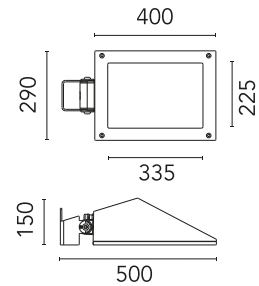

FLOS

FA972481333-310 Anthracite

Franco 3 Power Led Asymmetric Optic Dimmable 1-10V

Designed by FLOS Outdoor, 2007

LED source included. Integrated electrical power supply 220-240V ON/OFF. Graduated fixing bracket included. Equipped with a M20x1.5 cable guide (for 7mmϕ<math><13\text{mm}</math> cables) and IP68 connector. To ensure the tightness of the cable guide it's recommended to use flexible electric cables suitable for exterior use. Optional accessories: posts and arms for mast mounting.

Physical

Colour	Anthracite
Orientation	Adjustable
Longitudinal tilting (°)	117
Net weight (kg)	6.03
Package height (mm)	170
Package width (mm)	305
Package length (mm)	505
Package volume (m3)	0.03
IP internal	65
Drive Over	No

FA24833

Pole Ø76 mm h 3500 mm(with Base)

OPTIONAL Bracket

FA11333

Pole Bracket Franco 2/Perseo 4 Ø 76 mm 500 mm Single

OPTIONAL Pole

FA25033

Pole Ø76 mm h 3500 mm (+500 mm In-ground)

Pole Ø 102 mm h 4000 mm With Base

OPTIONAL Pole

FA414533

Pole Ø 102 mm h 4000 mm (+500 mm In-ground)

OPTIONAL Pole

FA415033

Pole Ø 102 mm h 5000 mm With Base

OPTIONAL Accessory