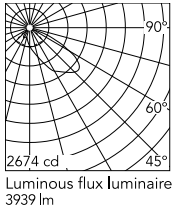

Physical

Colour	Anthracite
Orientation	Adjustable
Longitudinal tilting (°)	117
Net weight (kg)	6.03
Package height (mm)	170
Package width (mm)	305
Package length (mm)	505
Package volume (m3)	0.03
IP internal	65
Drive Over	No

Download

[Mounting instructions](#)  ZIP

Photometric Files

[LDT / IES](#)  ZIP

Technical Drawings

[2D](#)  ZIP

[3D](#)  ZIP

Schematic light drawing

Beam Angle: 47°

h(m)	E(lx)	D(m)
1	1327	1.89
2	332	3.77
3	147	5.66
4	83	7.54
5	53	9.43

Photometric

Lighting type	Direct
Light distribution	Asymmetric
CCT (K)	3000
CRI>	80
Extreme cut off	No

Electrical

Insulation class	I
Frequency (Hz)	50/60
Main voltage (Vac)	220-240
Power supply	Integrated
Dimmable	No
Power supply type	Dimmable 1-10V
Dimming interface	Not Dimmable
Emergency	No