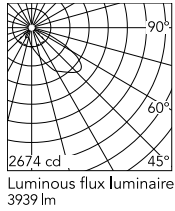

Physical

Colour	Black
Orientation	Adjustable
Longitudinal tilting (°)	117
Net weight (kg)	6.03
Package height (mm)	170
Package width (mm)	305
Package length (mm)	505
Package volume (m3)	0.03
IP internal	65
Drive Over	No

Download

[Mounting instructions](#)  ZIP

Photometric Files

[LDT / IES](#)  ZIP

Technical Drawings

[2D](#)  ZIP

[3D](#)  ZIP

Schematic light drawing