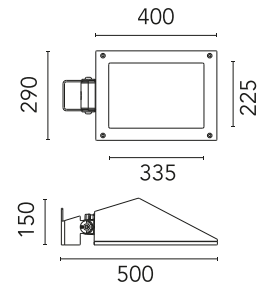

FLOS

FA972481330-310 Black

Franco 3 Power Led Asymmetric Optic Dimmable 1-10V

Designed by FLOS Outdoor, 2007

LED source included. Integrated electrical power supply 220-240V ON/OFF. Graduated fixing bracket included. Equipped with a M20x1.5 cable guide (for 7mm\varnothing<math><13\text{mm}</math> cables) and IP68 connector. To ensure the tightness of the cable guide it's recommended to use flexible electric cables suitable for exterior use. Optional accessories: posts and arms for mast mounting.

Physical

Colour	Black
Orientation	Adjustable
Longitudinal tilting (°)	117
Net weight (kg)	6.03
Package height (mm)	170
Package width (mm)	305
Package length (mm)	505
Package volume (m3)	0.03
IP internal	65
Drive Over	No

Accessories & Power Supply

OPTIONAL
Pole

FA25133

Pole Ø76 mm h 4500 mm (+500 mm In-ground)

OPTIONAL
Pole

FA25106

Pole Ø76 mm h 4500 mm (+500 mm In-ground)

OPTIONAL
Accessory

Pole Ø 102 mm h 4000 mm (+500 mm In-ground)

OPTIONAL
Bracket

FA11533

Pole Bracket Franco 2/Perseo 4 Ø
76 mm 500 mm Double

OPTIONAL
Pole

FA24833

Pole Ø76 mm h 3500 mm(with
Base)

OPTIONAL
Pole