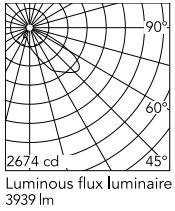

Schematic light drawing