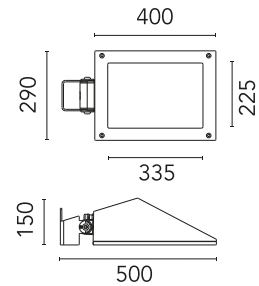

Are you a professional and your project needs consulting and support?

[BOOK AN APPOINTMENT](#)

Main specifications

EAN	8054793700557
Mounting	Ground
Light source type	LED
Light sources included	Yes
LED type	Power LED
Number of lamps	1
Power (W)	43
System power (W)	43
Source flux (lm)	5589
Lumen Output (lm)	3939

Physical

Colour	Deep Brown
Orientation	Adjustable
Longitudinal tilting (°)	117
Net weight (kg)	6.03
Package height (mm)	170
Package width (mm)	305
Package length (mm)	505
Package volume (m3)	0.03
IP internal	65
Drive Over	No

Download

[Mounting instructions](#) ZIP

Photometric Files

[LDT / IES](#) ZIP

Technical Drawings

[2D](#) ZIP

[3D](#) ZIP